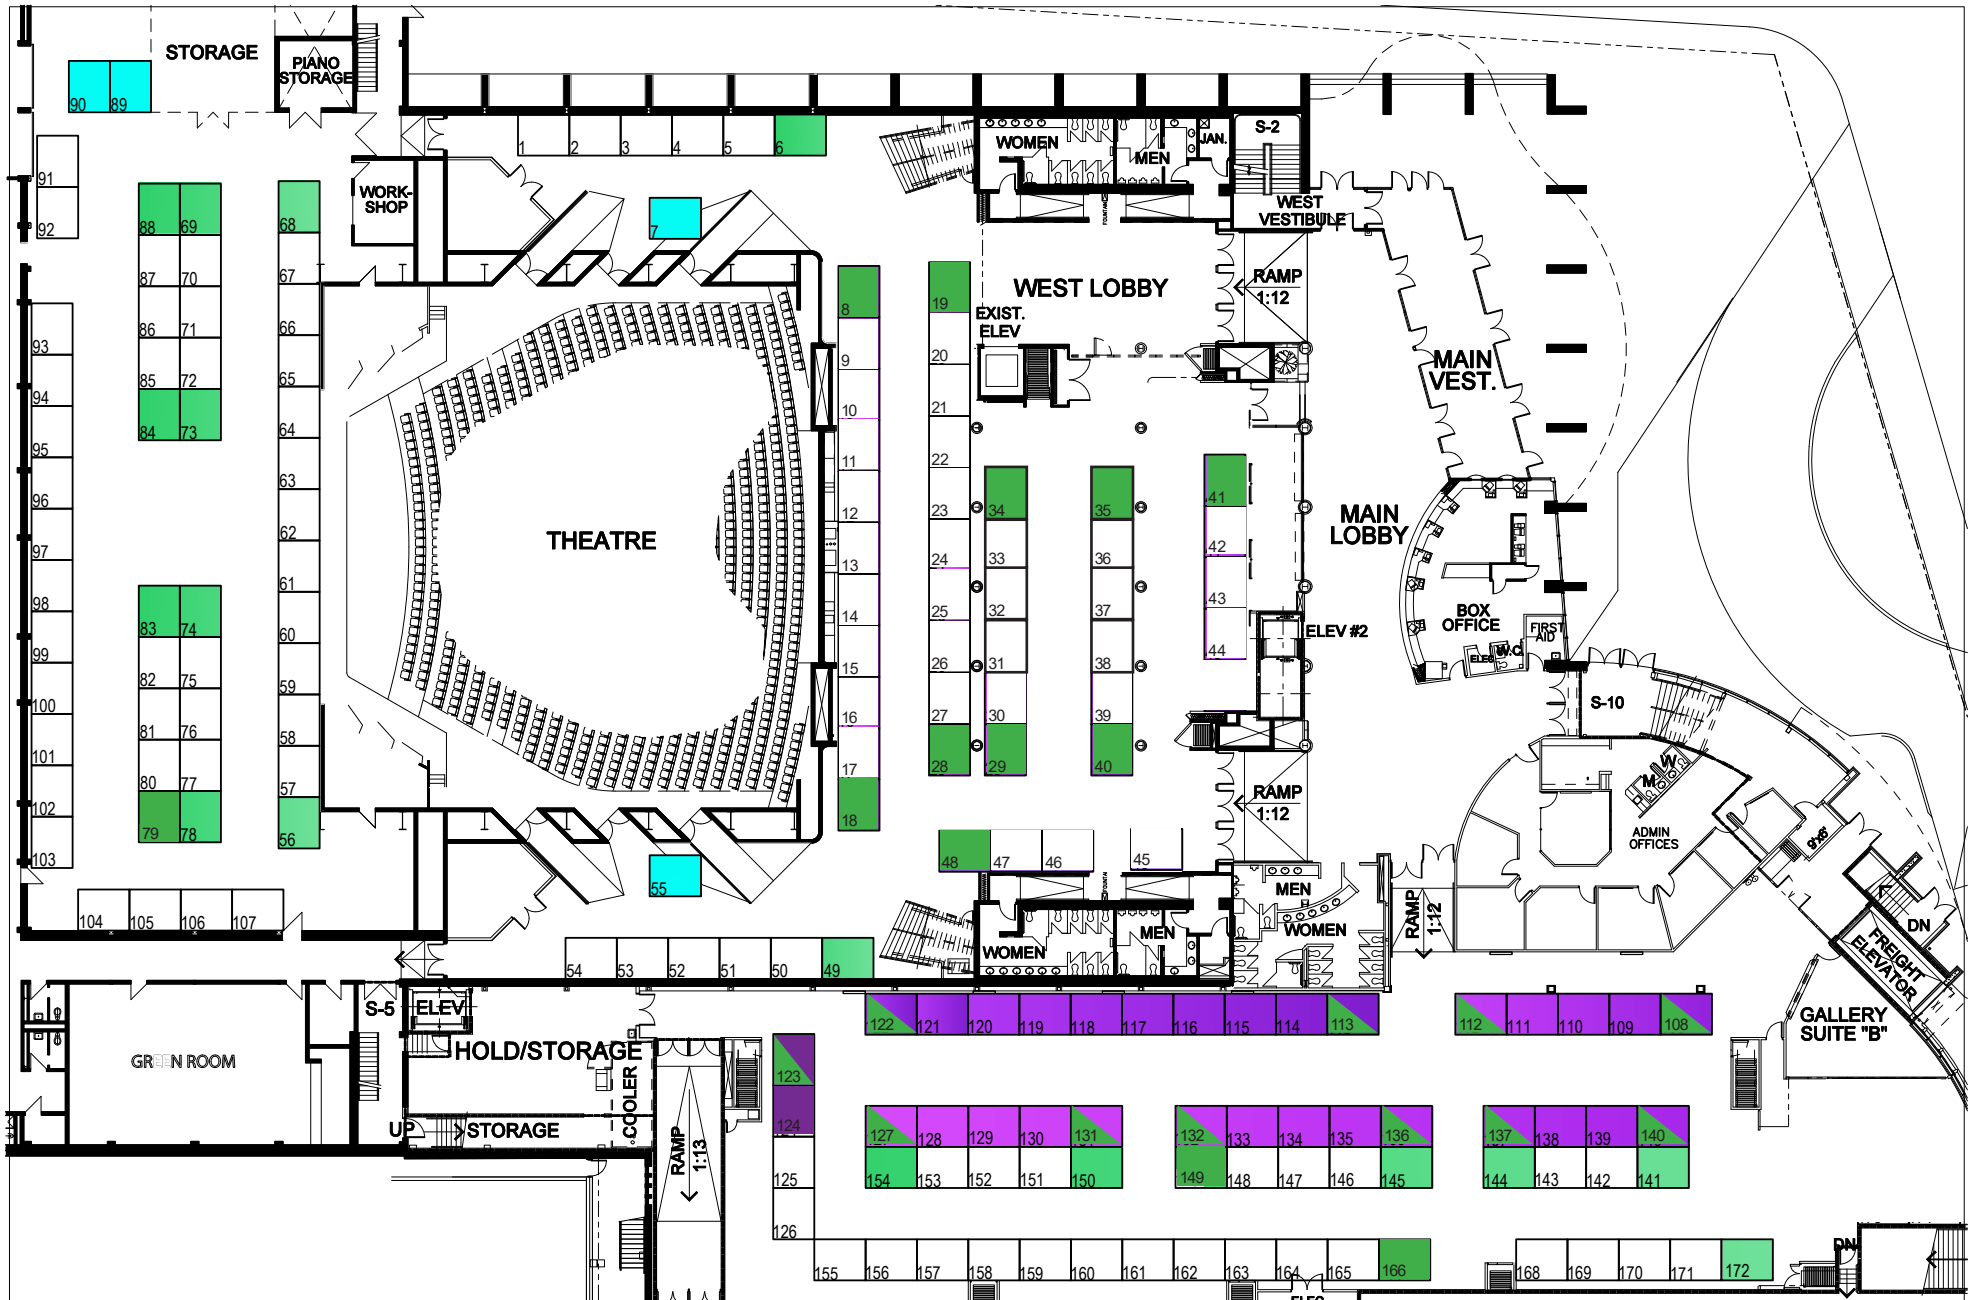

TCU Place - Main Floor

Green Booths: Premium

Purple Booths: Partners of Kinetic GPO and Central Source

Teal Booths: Discounted due to location

TCU Place - Lower Level